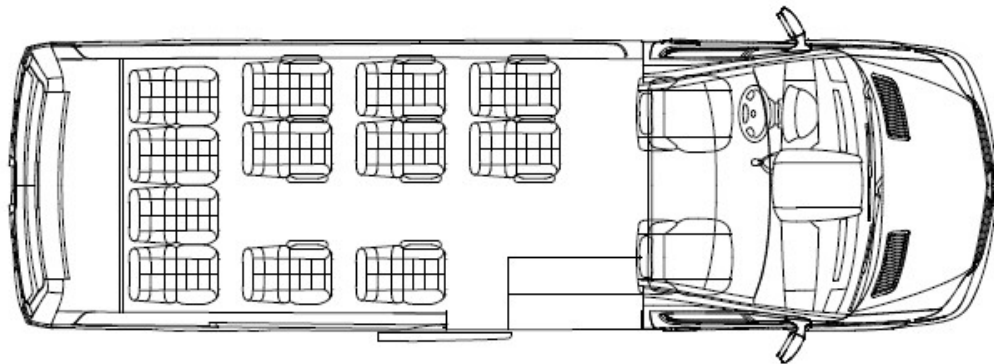

**Ford Transit
Portal Door PDT 14
12 Plus 2
Standard Features**

INTERIOR

- Soft Touch Vinyl Upholstered Seating
- Diamond Stitched Inserts and Headrests
- OEM Style Molded Headliner
- OEM Style Sidewall Trim
- Rear Luggage Wall - Upholstered
- Rear Luggage Shelf
- LED Lighting in Luggage Compartment
- Blue LED Aisle Lighting
- USB Ports at Each Row
- Lower Carpeted Sidewalls
- Carpeted Lower Enclosures On Seat Pedestals
- Carpeted Luggage Compartment
- Altro Meta Black Commercial Flooring

EXTERIOR

- European Style Portal Door 36" x 76"
- Dark Tint Glass All Around
- 11" Entry Step Height
- Exclusive Cam Lock Closure Design
- Entry Assist Rail
- LED Stepwell Courtesy Lighting
- Roof Egress Safety Hatch 21" x 21"
- Aluminum Styled Wheels
- Keyless Entry Driver Door

VEHICLE DETAIL:

FORD TRANSIT HD WAGON
OVERALL LENGTH – 263.9"
WHEELBASE – 147.6"
OVERALL WIDTH – 83.7"

SHUTTLE-PLUG DOOR FORWARD FACING

1. 14 PASSANGER
2. 16" HIGH BACK SEATS
3. 27" REAR LUGGAGE AREA