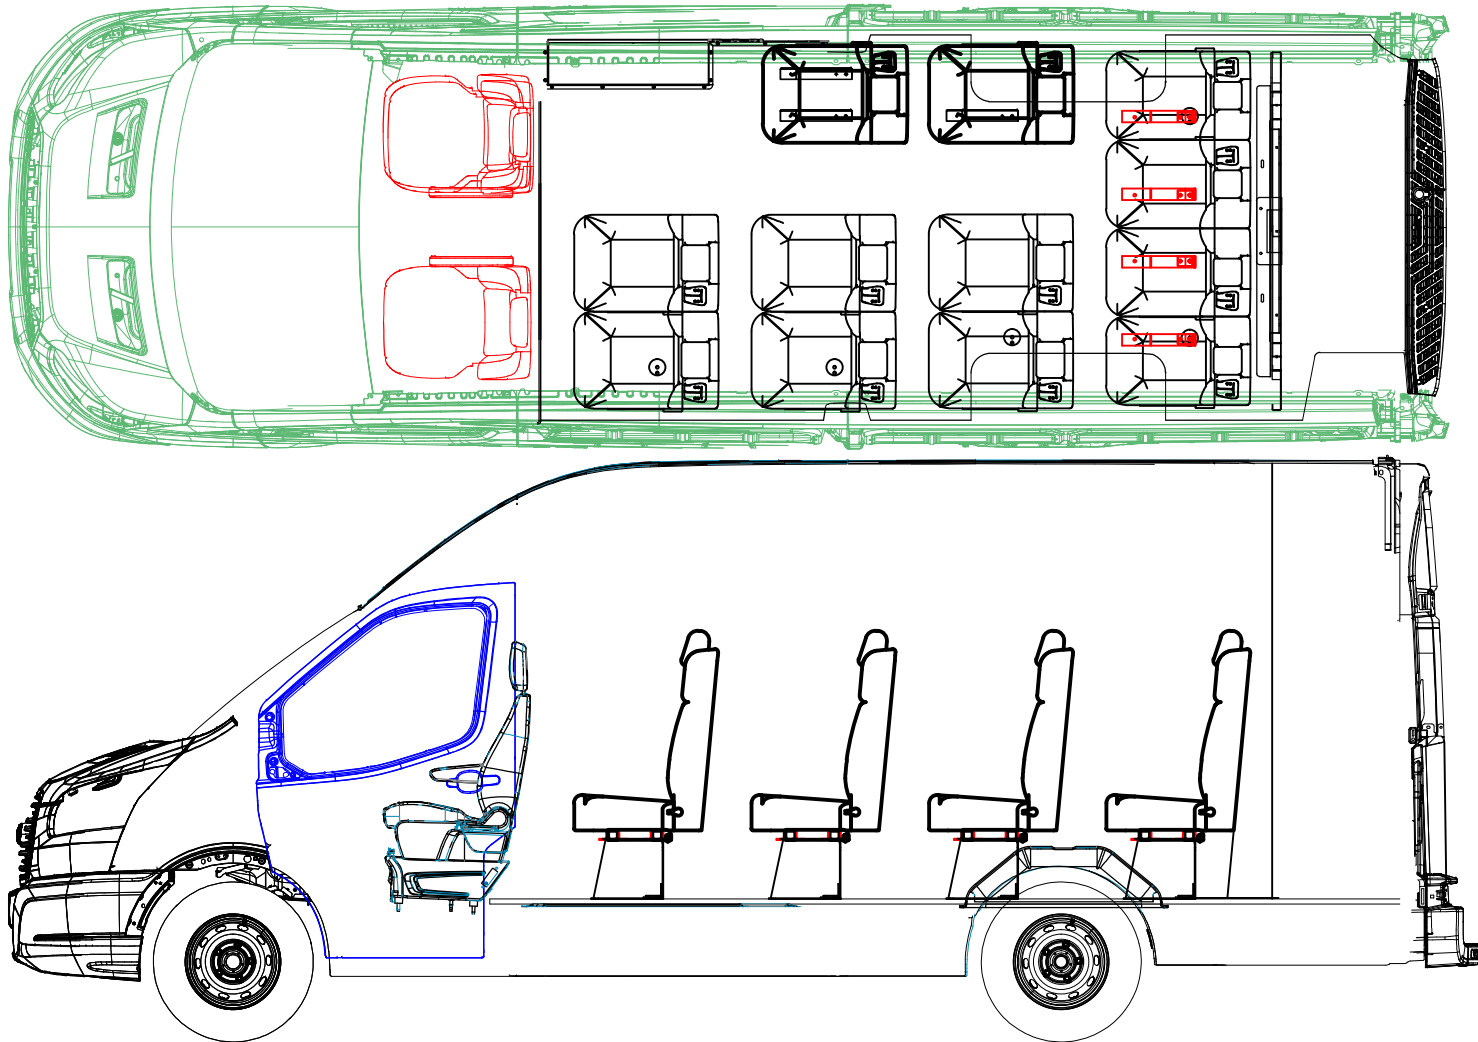

PART No.

Title:
EL DRW FULL TRIESTE REAR BH
350 EL DRW WAGON

TOLERANCES UNLESS OTHERWISE SPECIFIED
ALL FINISH DIMS. TO OUTSIDE UNLESS OTHERWISE SPECIFIED
.0 ±.060 or Z
.00 ±.030 or .5"
.000 ±.010 DO NOT SCALE

Scale:
1=12

Drawn: REB Date: 10/19/18 Go./Mat'l: WOOD

Drawing No: